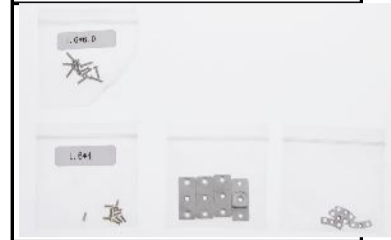

Phantom

Spare

PART14 Phantom charger	€ 24
PART15 Connection assembly	€ 8
PART16 Phantom screw pack	€ 5
PART17 Phantom craft(without radio controller, charger and battery)	€ 369
PART18 Phantom Receiver	€ 8
PART19 Phantom Prop Guard	€ 25
PART21 Phantom Motor Cap CCW(10 pcs)	€ 15
PART22 Phantom Motor (CW)	€ 15
PART23 Phantom Motor cap(CW)(10 pcs)	€ 15
PART25 Phantom upgrade Kit for Zenmuse H3-2D	€ 65
PART26 Phantom Self-tightening Propellor	€ 8
PART27 Phantom Self-tigthening Propeller Mounting Tool (10 pcs)	€ 15
PART28 Phantom craft 2.4G(without radio controller, charger and battery)	€ 369