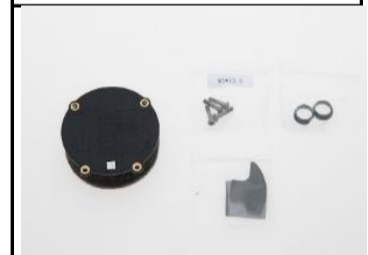

Part 18 S900 Retractable Module (Left)	€ 259
Part 19 S900 Gimbal Damping Connecting Brackets	€ 99
Part 20 S900 Landing Skid	€ 19
Part 21 S900 4114 Motor with black Prop cover	€ 150
Part 22 S900 4114 Motor with red Prop cover	€ 150
Part 23 S900 ESC with Red LED	€ 46
Part 24 S900 ESC with Green LED	€ 46
Part 25 S900 Propeller Pack (3+3)	€ 39
Part 26 S900 Landing Skid Leg	€ 79
Part 27 S900 GPS Holder	€ 12