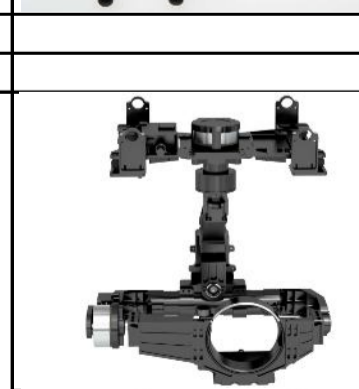

Spare

Z15-5D

Part11 S1000-Premium Frame Arm Mounting Steel Shaft	€ 4
Part12 S1000-Premium Arm Mounting Bracket	€ 20
Part13 S1000-Premium Center Frame	€ 419
Part14 S1000-Premium Center Frame Bottom Board	€ 99
Part15 S1000-Premium Center Frame Top Board	€ 149
Part16 S1000-Premium Gimbal Damping Bracket	€ 12
Part17 S1000-Premium Retractable Module (Right)	€ 260
Part18 S1000-Premium Retractable Module (Left)	€ 279
Part19 S1000-Premium Gimbal Damping Connecting Brackets	€ 99
Part20 S1000-Premium Landing Skid	€ 38
Part21 S1000-Premium 4114 Motor with black Prop cover	€ 150
Part22 S1000-Premium 4114 Motor with red Prop cover	€ 150
Part23 S1000-Premium ESC with Red LED	€ 46
Part24 S1000-Premium ESC with Green LED	€ 46
Part25 S1000-Premium Propeller Pack (8)	€ 79
Part26 S1000-Premium Landing Skid Leg	€ 79
Part27 S1000-Premium GPS Holder	€ 12
Part28 S1000-Premium Screw Pack	€ 12
Part29 S1000-Premium Complete Arm [CW-RED]	€ 319
Part30 S1000-Premium Complete Arm [CW-Green]	€ 319
Part31 S1000-Premium Complete Arm [CCW-RED]	€ 319
Part32 S1000-Premium Complete Arm [CCW-Green]	€ 319
Part33 S1000-Premium Gimbal mounting accessories	€ 219
Z15-5D 5D MARK II	€ 2 599