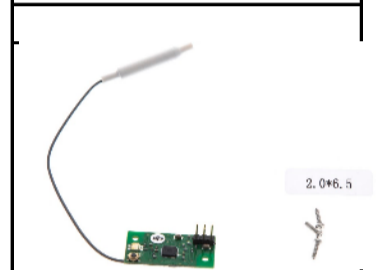

Phantom

Spare

PART14 Phantom charger	€ 24
PART15 Connection assembly	€ 8
PART16 Phantom screw pack	€ 5
PART17 Phantom craft(without radio controller, charger and battery)	€ 369
PART18 Phantom Receiver	€ 8
PART19 Phantom Prop Guard	€ 25
PART21 Phantom Motor Cap CCW(10 pcs)	€ 15
PART22 Phantom Motor (CW)	€ 15
PART23 Phantom Motor cap(CW)(10 pcs)	€ 15
PART25 Phantom upgrade Kit for Zenmuse H3-2D	€ 65
PART26 Phantom Self-tightening Propellor	€ 8
PART27 Phantom Self-tigthening Propeller Mounting Tool (10 pcs)	€ 15
PART28 Phantom craft 2.4G(without radio controller, charger and battery)	€ 369