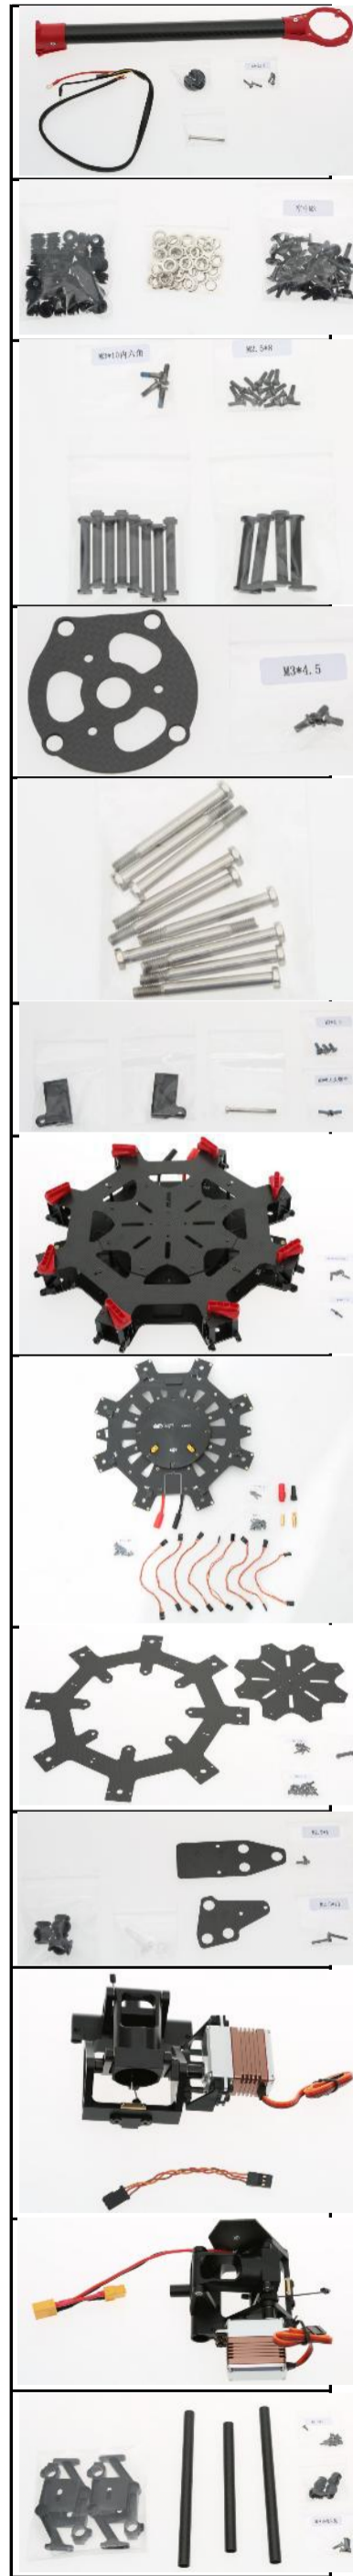

Product line		DJI Products & Spare Parts List - 20141219			
	Catalog		Toote nimetus	Hind	
Inspire	Inspire 1		Inspire 1(with single Remote Controller)	€ 2 990	
			Inspire 1(with two Remote Controllers)	€ 3 300	
			Inspire 1 Remote Controller	€ 620	
			Inspire 1 -TB47 battery(4500mAh)	€ 160	
			Inspire 1 -TB48 battery(5700mAh)	€ 190	
			Part 3 Inspire 1 100W power adaptor (without AC cable)	€ 60	
			Inspire 1-1345 self-tightening props	€ 19	
			Inspire 1-3510 motor (CW)	€ 30	
			Inspire 1- 3510 motor (CCW)	€ 30	
					S1000+
	S1000+ & WKM			€ 2 150	
	S1000+ & WKM & 5D/GH4/BMPCC/N5/N7			€ 3 900	
	S1000+ & A2			€ 2 470	
	S1000+ & A2 & 5D/GH4/BMPCC/N5/N7			€ 4 200	
				S1000 part34-Premium Power Cord Plug	€ 4
				S1000 part35-Premium Battery Tray	€ 46
				S1000 part36-Premium Lock Knob (8 units)	€ 12
				S1000 part37-Premium Frame Arm[CCW-BLACK]	€ 25
				S1000 part38-Premium Frame Arm[CCW-RED]	€ 25
				S1000 part39-Premium Frame Arm[CW-BLACK]	€ 25

S1000+

Spare

S1000 part40-Premium Frame Arm[CW-RED]	€ 25
S1000 part41-Premium Motor Damping Unit	€ 25
S1000 part42-Premium Center Frame Support Pillar	€ 34
S1000 part43-Premium Motor Mount Carbon Board	€ 7
S1000 part44-Premium Frame Arm Mounting Steel Shaft	€ 5
S1000 part45-Premium Arm Mounting Bracket	€ 19
S1000 part46-Premium Center Frame	€ 420
S1000 part47-Premium Center Frame Top Board	€ 140
S1000 part48-Premium Center Frame Bottom Board	€ 150
S1000 part49-Premium Gimbal Damping Bracket	€ 12
S1000 part50-Premium Retractable Module (Left)	€ 249
S1000 part51-Premium Retractable Module (Right)	€ 259
S1000 part52-Premium Gimbal Damping Connecting Brackets	€ 99

		S900	€ 1 190
		S900+WKM	€ 1 550
		S900+WKM+Z15 (N7/GH3/GH4/BMPCC)	€ 3 000
	Combo	S900+A2	€ 1 850
		S900+A2+Z15 (N7/GH3/GH4/BMPCC)	€ 3 300
		Part 1 S900 Power Cord Plug	€ 4
		Part 2 S900 Battery Tray	€ 46
		Part 3 S900 Lock Knob	€ 12
		Part 4 S900 Frame Arm[CCW-BLACK]	€ 25
		Part 5 S900 Frame Arm[CCW-RED]	€ 25
		Part 6 S900 Frame Arm[CCW-BLACK]	€ 25