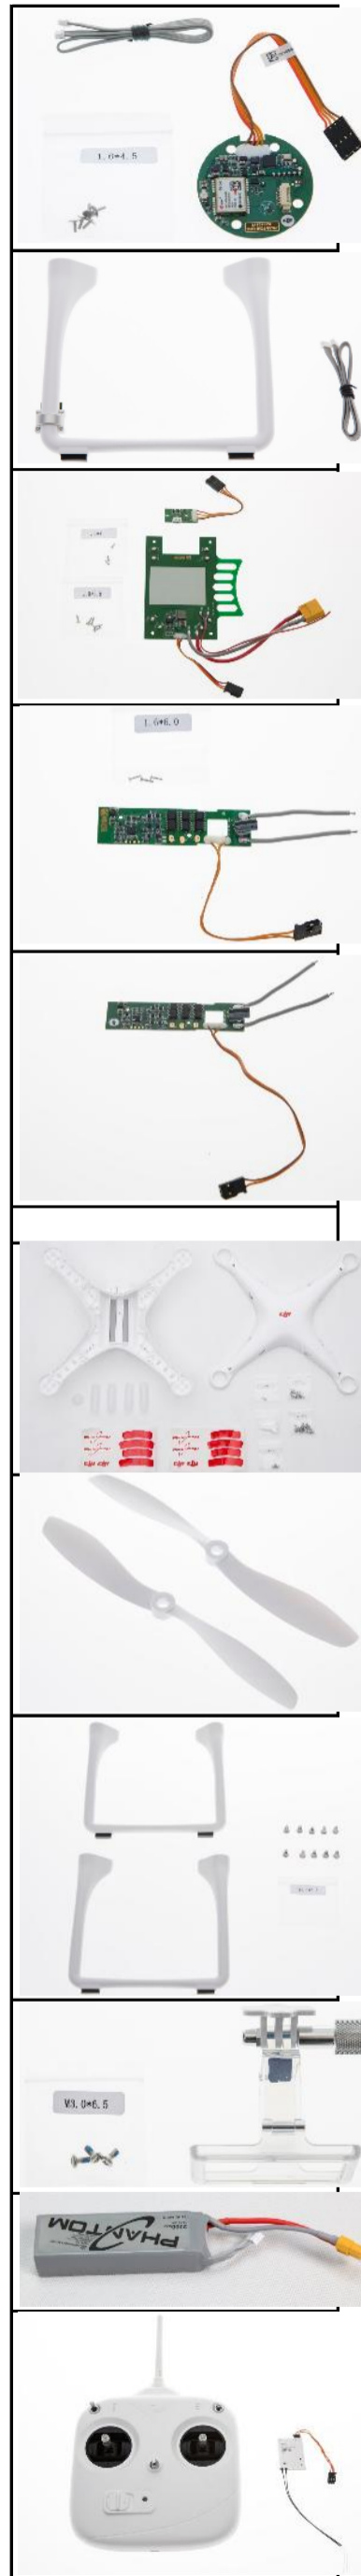

PART2 Phantom GPS	€ 134
PART3 Phantom Compass	€ 16
PART4 Phantom LED&MC board	€ 60
PART5 Phantom ESC(RED)	€ 18
PART6 Phantom ESC(GREEN)	€ 18
PART7 Phantom motor(CCW)	€ 15
PART8 Phantom shell	€ 55
PART9 Phantom propeller(1 CW+1 CCW)	€ 3
PART10 Phantom landing gear	€ 6
PART11 Phantom camera mount(for GoPro2)	€ 8
PART12 Phantom battery	€ 24
PART13 Phantom radio controller	€ 95