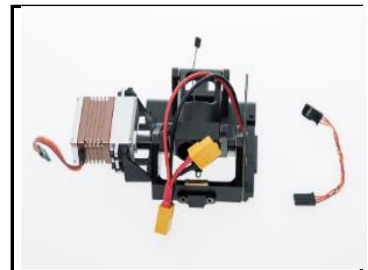

Spare

Part 18 S900 Retractable Module (Left)	€ 259
Part 19 S900 Gimbal Damping Connecting Brackets	€ 99
Part 20 S900 Landing Skid	€ 19
Part 21 S900 4114 Motor with black Prop cover	€ 150
Part 22 S900 4114 Motor with red Prop cover	€ 150
Part 23 S900 ESC with Red LED	€ 46
Part 24 S900 ESC with Green LED	€ 46
Part 25 S900 Propeller Pack (3+3)	€ 39
Part 26 S900 Landing Skid Leg	€ 79
Part 27 S900 GPS Holder	€ 12